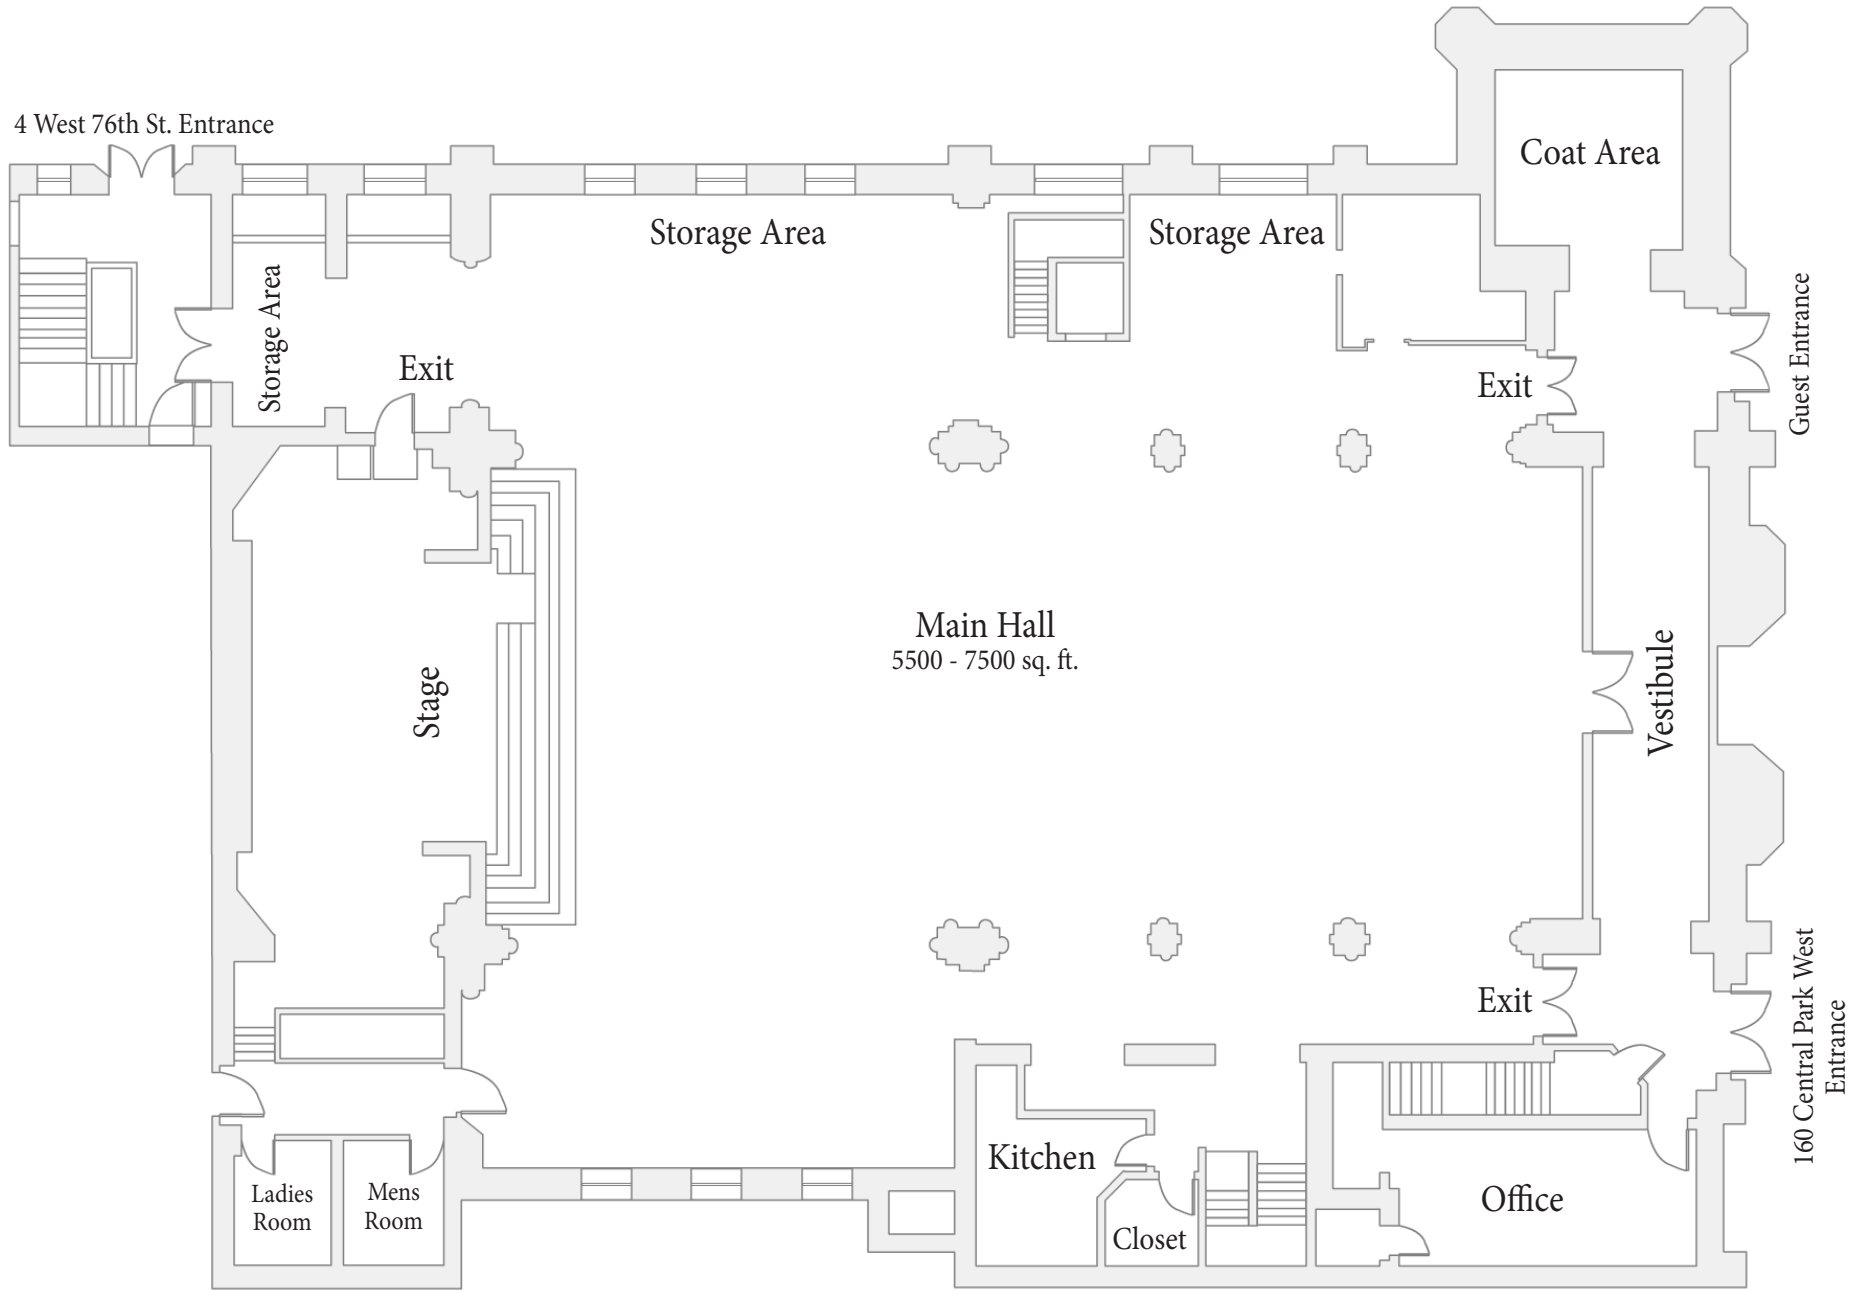

76th Street

4 West 76th St. Entrance

Guest Entrance

Central Park West

160 Central Park West
Entrance

Storage Area

Storage Area

Storage Area

Coat Area

Exit

Exit

Main Hall
5500 - 7500 sq. ft.

Stage

Vestibule

Exit

Ladies
Room

Mens
Room

Kitchen

Closet

Office